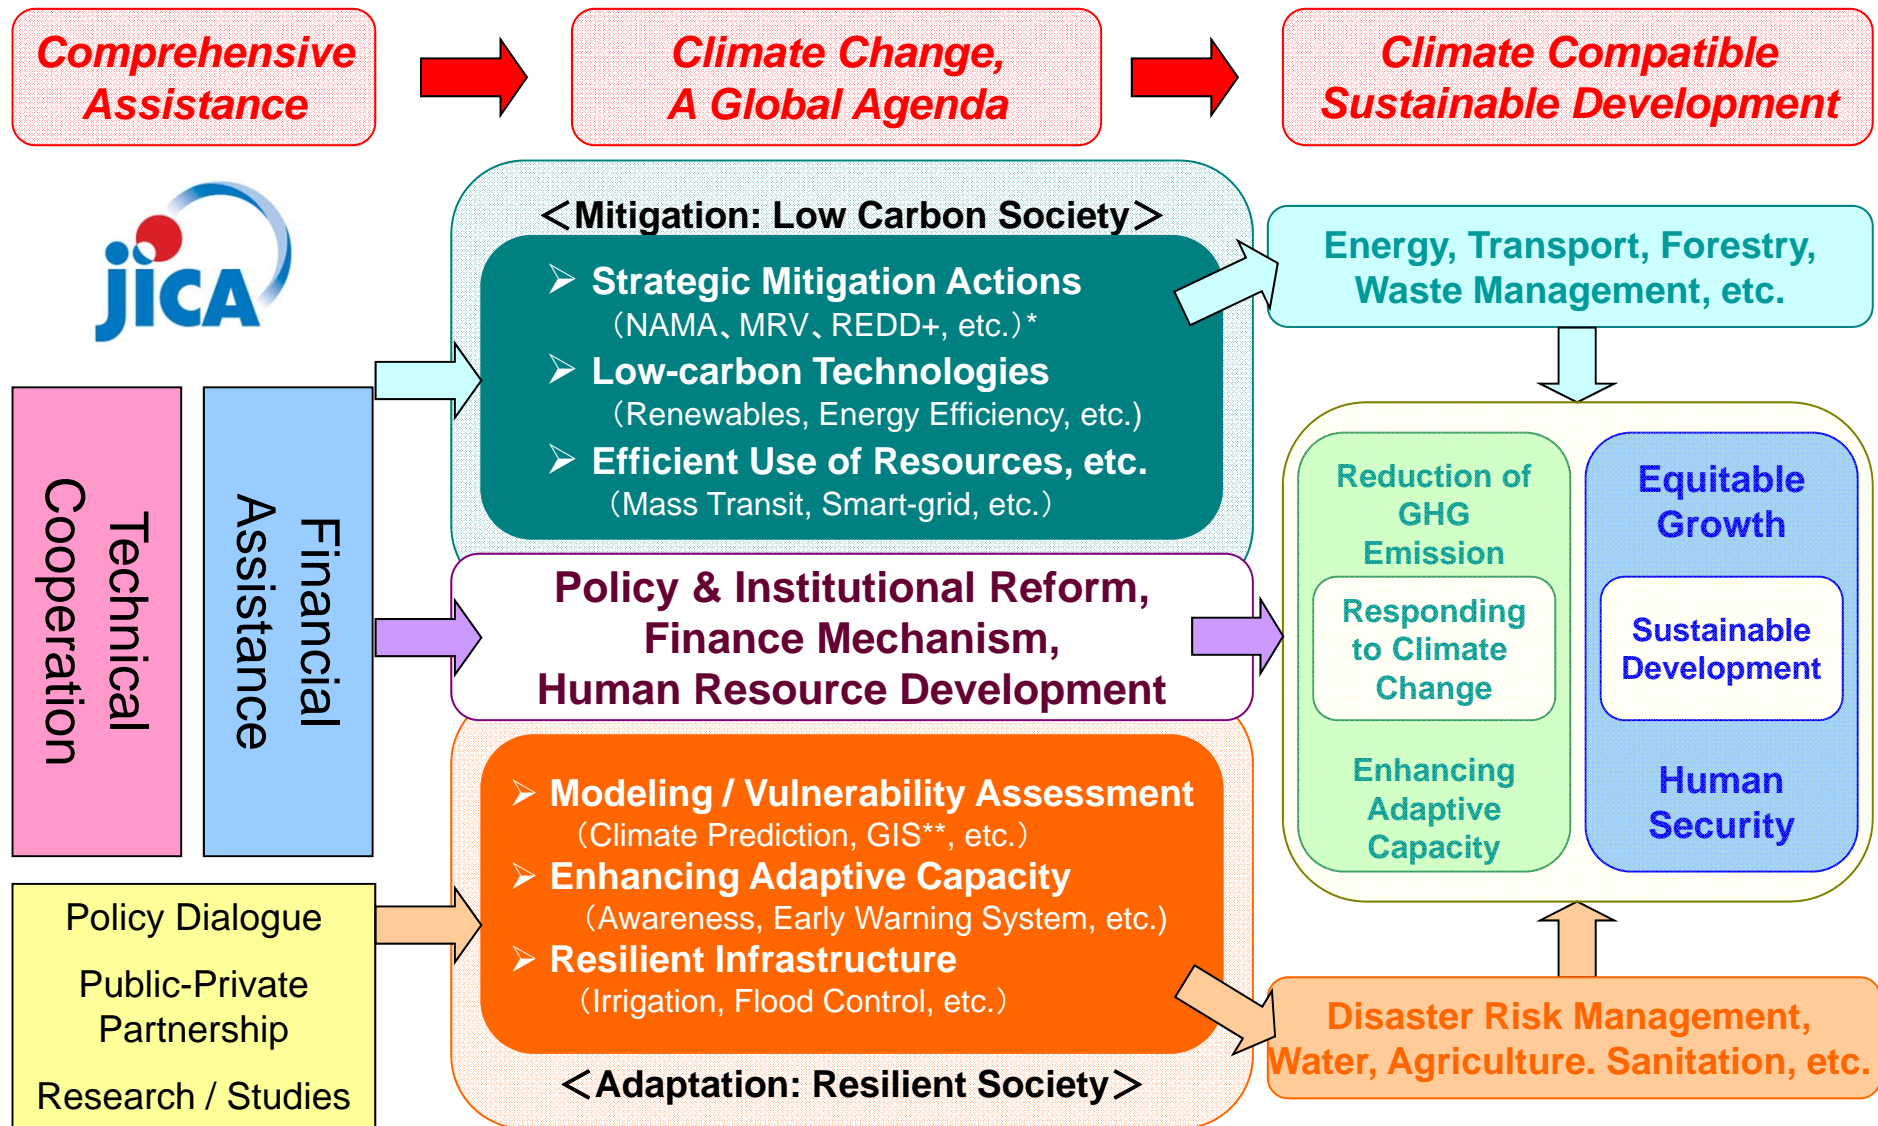

Direction of Low Carbon and Resilient Development Cooperation by JICA

June 1, 2012

• NAMA (Nationally Appropriate Mitigation Actions)
 MRV (measurable, reportable, verifiable)
 REDD+ (Reduction of Emission from Deforestation and Degradation)
 **GIS (Geographic Information System)